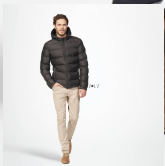

WOMEN'S HEAT-SEALED PADDED JACKET

Quality

100% polyester 300T
Lining: 100% polyester
Padding: 100% polyester - Weight: 330 gsm

Style

Heat-sealed padded jacket
Adjustable hood with drawcord and stoppers
2 front zip pockets and 2 inside pockets
Adjustable cuffs
Drawcord and stoppers at bottom

SOL'S®

RIDLEY MEN
01622

Size	S	M	L	XL	XXL
	66/49	67/51	68/53	69/55	70/57

PACKING

1

10

Carton size
weight :

60 x 40 x 40 cm
7,5 kg