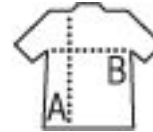

## SHOPPING BAG

Quality

Style

100% certified organically grown cotton OCS by Control Union Certifications  
2 hand or shoulder handles

SOL'S®

Size

TUN

37 x 42 cm

### PACKING