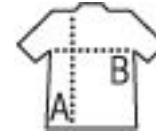

SHOPPING BAG

Quality

100% 600D POLYESTER
Zipped inside pocket
Contrasting stitching at the top of the bag
"Saddler" style two-coloured carrying handles

Style

Size

TUN

15 x 41 x 34 cm

PACKING

FEATURES

1

25

Carton size
weight :

43 x 35 x 26 cm
6,5 kg

102

140

145