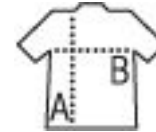

600D POLYESTER "LUXURY" TRAVEL BAG - CASTERS

Quality

Style

- Large central zipped compartment
- Zipped front pockets with a double compartment
- Ultra-resistant and fully-lined bottom
- Outside riveted rails at the bottom of bag
- Side nylon padded carry handles
- Adjustable and removable nylon shoulder strap
- Concealed trolley carry handle
- "Silent" casters

SOL'S®

Size TUN

33 x 67 x 34 cm

PACKING		FEATURES	
 1	 6	Carton size	77 x 36 x 36 cm
		weight :	18,1 kg

145

312

385