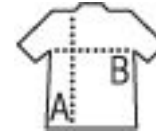

## 600D POLYESTER BRIEFCASE

Quality

Style

- Zip main compartment
- 1 front pocket
- Padded interior
- Faux leather yoke
- Nylon carrying handle
- Adjustable and removable nylon shoulder strap
- Sewed inside bottom

SOL'S®

Size	TUN
------	-----

5 x 40 x 28 cm

PACKING		FEATURES	
10	30	Carton size	45 x 34 x 50 cm
		weight :	11,2 kg

312

319

350