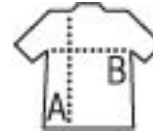

MEDIUM APRON WITH POCKETS

Quality

240 POLYCOTTON
65% polyester - 35% cotton

Style

CLASSIC
Large pocket with 2 compartments

SOL'S®

Size TUN

65 x 90 cm

PACKING

10

50

Carton size
weight :

55 x 31 x 25 cm
14 kg

FEATURES

EASYCARE

60°