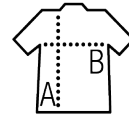

SOL'S PLANET MEN

MEN'S POLO SHIRT

Quality

PIQUE 170
 100% organically grown cotton
 Ribbed collar
 Taped neck
 Reinforced button placket

Style

Short sleeves
 3 tone-on-tone button placket
 Straight bottom
 Cut and sewn
 Spare button sewn on inner side seam

Sizes	S	M	L	XL	XXL	3XL	4XL	5XL
A/B	70/49	72/52	74/55	76/58	78/61	81/64	81/67	81/70

PACKING

5

50

Carton size
weight :

57 x 38 x 26 cm
10,4 kg

FEATURES

White