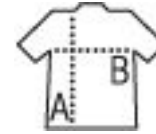

SHOPPING BAG

Quality

CANVAS 235 - 100% COTTON
Fashionable shopping bag
Contrast large handles: 3x65 cm
Contrast top stitching

Style

SOL'S®

Size	TUN
------	-----

35 x 42 cm

PACKING		FEATURES	
10	50	Carton size weight :	43 x 36 x 17 cm 6,3 kg
		<i>New!</i>	