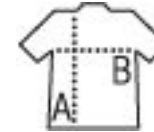

BEACH TOWEL

Quality

Style

Two-coloured towel
100% velvet cotton - 400 gsm
Plain white stripes on both ends

Size

TUN

100 x 160 cm

PACKING

FEATURES

1

10

Carton size
weight :

53 x 38 x 30 cm
6,5 kg

342

121

140