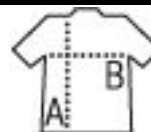

GUEST TOWEL

Quality

Style

100% cotton - 400 gsm
1 smooth strip for customization
Strip height 5 cm
Hanger

Size

TUN

30 x 50 cm

PACKING

FEATURES

25

200

Carton size
weight :

49 x 32 x 45 cm
13,5 kg

60°

TOP
1

264