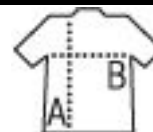

BATH SHEET

Quality

Style

100% cotton - 500 gsm
1 smooth strip for customisation
Strip height 8 cm
Hanging loop

Size

TUN

100 x 150 cm

PACKING

FEATURES

5

20

Carton size
weight :

53 x 37 x 45 cm
16,5 kg

102

123

145