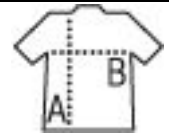

BATH SHEET

Quality

Style

100% cotton - 400 gsm
1 smooth strip for customization
Strip height 8 cm
Hanger

le
267

Size TUN

100 x 150 cm

PACKING				FEATURES	
	5		20	Carton size weight :	53 x 37 x 45 cm 13,5 kg