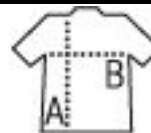

UNISEX VISOR

Quality

Style

100% cotton - 150 gsm
Pre-curved peak with contrasting sandwich trim
Rear adjustable velcro fastening

Size TUN

PACKING FEATURES

25

200

Carton size
weight :

46 x 45 x 39 cm
10 kg

946

906

908

912

913

935