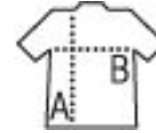

HAND TOWEL

Quality

Style

100% cotton - 500 gsm
1 smooth strip for customisation
Strip height 8 cm
Hanger

Size

TUN

50 x 100 cm

PACKING

FEATURES

10

20

Carton size
weight :

49 x 35 x 40 cm
11,5 kg

102

123

145