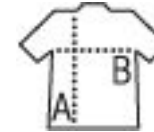

600D POLYESTER RUCKSACK

Quality

Style

- Large middle compartment with double zip pull
- 3 front zipped pockets
- Headphone port
- Stitched inside bottom
- Adjustable padded and reinforced straps
- Padded back

SOL'S®

Size TUN

17 x 33 x 43 cm

PACKING			FEATURES	
 5	 30	Carton size weight :	49 x 36 x 52 cm 17 kg	