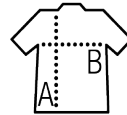

SOL'S PIONEER WOMEN

WOMEN'S ROUND-NECK FITTED JERSEY T-

Quality

JERSEY 175
 100% organically grown cotton
 Natural finish for a softer and smoother feel
 100% cotton ribbed collar

Style

Round neck
 Neck tape
 Fitted cut
 Tubular

Sizes	S	M	L	XL	XXL	3XL*
A/B	61/41	63/44	65/47	67/50	69/53	71/56

PACKING

10

100

Carton size
weight :

FEATURES

page