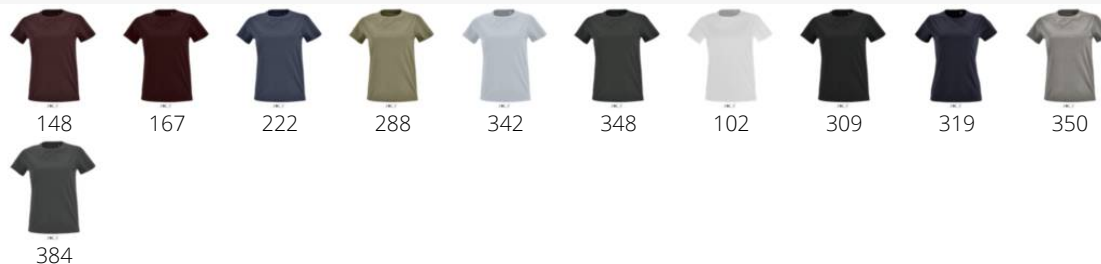

WOMEN'S ROUND NECK FITTED T-SHIRT

Quality

JERSEY 190
100% semi-combed ringspun cotton

Style

Ribbed round neck
Short sleeves
Cut and sewn
Tape inside collar

Size	S	M	L	XL	XXL
	61/41	63/44	65/47	67/50	69/53

PACKING

10

50

Carton size
weight :

48 x 34 x 19 cm
8,0 kg

FEATURES

New!

SOL'S®

IMPERIAL FIT
00580