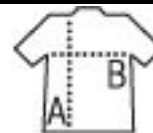

## BATH TOWEL

Quality

Style

100% cotton - 500 gsm  
1 smooth strip for customisation  
Strip height 8 cm  
Hanging loop

Size

TUN

70 x 140 cm

### PACKING