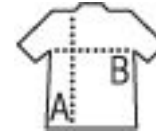

## SUPPLE 420D POLYESTER TRAVEL BAG

Quality

Style

Trendy and supple multi-purpose bag  
Carrying handles

SOL'S

Size	TUN
------	-----

52 x 22 cm

PACKING		FEATURES	
 5	 50	Carton size weight :	56 x 21 x 29 cm 6 kg