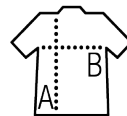

SOL'S CRUSADER MEN

MEN'S ROUND-NECK FITTED JERSEY T-SHIRT

Quality

JERSEY 150
 100% organically grown cotton
 Natural finish for a softer and smoother feel
 100% cotton ribbed collar

Style

Round neck
 Neck tape
 Fitted cut
 Tubular

Sizes	XS	S	M	L	XL	XXL	3XL	4XL*
A/B	67,5/45	69,5/48	71,5/51	73,5/54	75,5/57	77,5/60	19,5/63	81,5/6

PACKING

10

100

Carton size
weight :

FEATURES

page