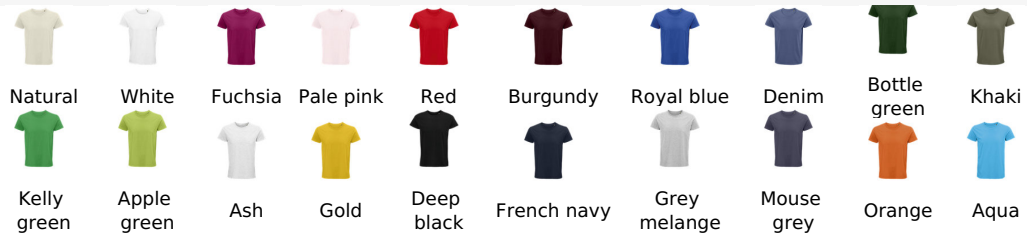

SOL'S CRUSADER MEN

MEN'S ROUND-NECK FITTED JERSEY T-SHIRT

Quality

JERSEY 150
100% organically grown cotton
Natural finish for a softer and smoother feel
100% cotton ribbed collar

Style

Round neck
Neck tape
Fitted cut
Tubular

Sizes	XS	S	M	L	XL	XXL	3XL	4XL*
A/B	67,5/45	69,5/48	71,5/51	73,5/54	75,5/57	77,5/60	19,5/63	81,5/6

PACKING

10

100

Carton size
weight :

FEATURES

page