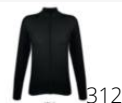

WOMEN'S ZIPPED KNITTED CARDIGAN

Quality

280 JERSEY

49% cotton - 49% acrylic - 2% polyamide

Style

CLASSIC

Set in sleeves

Rib 1x1 high collar, inside contrasted knitted striped band

Elastane rib 1x1 cuffs and waistband for better comfort

Front opening with hidden zip

Fully fashioned armholes

Fitted cut

Size	S	M	L	XL	XXL
	62/42	64/45	66/49	68/52	70/55

PACKING

1

25

Carton size
weight :

55 x 35 x 24 cm
8,5 kg

FEATURES

TWIN

312

318

340

SOL'S®