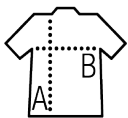

Quality

Brushed fleece 280
80% cotton - 20% recycled polyester GRS certified

Style

Round neck
2x2 ribbed cuffs, collar and hem
Neck tape
Set-in sleeves

Available sizes

Sizes	XS	S	M	L	XL	XXL	3XL	4XL*	5XL*
A/B	68/46	70/51	71,5/56	73/61	74,5/66	76/71	77,5/76	79/81	80,5/86

Available colours

Packaging

 Carton size : 54 x 35 x 36 cm

 Weight per carton : 9.00 kg

Related products