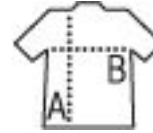

FRENCH TERRY DUFFEL BAG

Quality

FRENCH TERRY 240
80% cotton 20% polyester
Multi-purpose soft duffel bag
Zip fastening
1 inside pocket
Large handles: 4x57 cm

Style

Size	TUN
------	-----

45 x 25 cm

PACKING

FEATURES

5

50

Carton size
weight :

47 x 44 x 32 cm
12 kg

New!

102

312

360