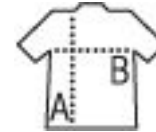

600D POLYESTER BRIEFCASE

Quality

Style

- Double compartment
- Zipped compartment and front pocket
- Zipped pocket in the central compartment
- Nylon carrying handles
- Adjustable and removable nylon shoulder strap

SOL'S

Size TUN

8 x 38 x 30 cm

PACKING		FEATURES	
10	30	Carton size weight :	44 x 36 x 42 cm 12,5 kg