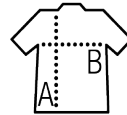

SOL'S EPIC

UNISEX ROUND-NECK FITTED JERSEY T-

Quality

JERSEY 140 - UNISEX
 100% organically grown cotton
 100% cotton ribbed collar

Style

Round neck
 Fitted cut
 Tubular

Sizes	XS	S	M	L	XL	XXL	3XL	4XL
A/B	67/44	69/47	71/50	73/53	75/56	77/59	79/62	81/65

PACKING

10

100

Carton size
weight :

FEATURES

White

Red

Royal blue