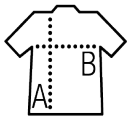

## Style

---

Set-in sleeve with dropped shoulders  
Ribbed cuffs and hem  
Ribbed side insets  
Kangaroo pocket  
Hood lined in the main material  
Neck tape  
Oversized cut  
Cut and sewn

## Available sizes

---

Sizes	XS	S	M	L	XL	XXL	3XL
A/B	68/54	69/57	70/60	71/63	73/66	74/69	76/72