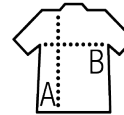

SOL'S CRUSADER WOMEN

WOMEN'S ROUND-NECK FITTED JERSEY T-

Quality

JERSEY 150
 100% organically grown cotton
 Natural finish for a softer and smoother feel
 100% cotton ribbed collar

Style

Round neck
 Neck tape
 Fitted cut
 Tubular

Sizes	S	M	L	XL	XXL	3XL*
A/B	61/41	63/44	65/47	67/50	69/53	71/56

PACKING

10

100

Carton size weight :

FEATURES

page